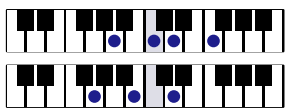

Cordero 8

108 Bpm

(Misa)

4/4

C

C

G

A_m

D_{m7}

G

C

A_m

F

G

D_{m7}

G

C