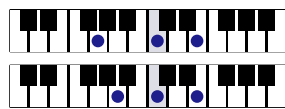

Cordero 8

108 Bpm

(Misa)

4/4

C

C

G

A_m

D_{m7}

G

C

A_m

F

G

D_{m7}

G

C